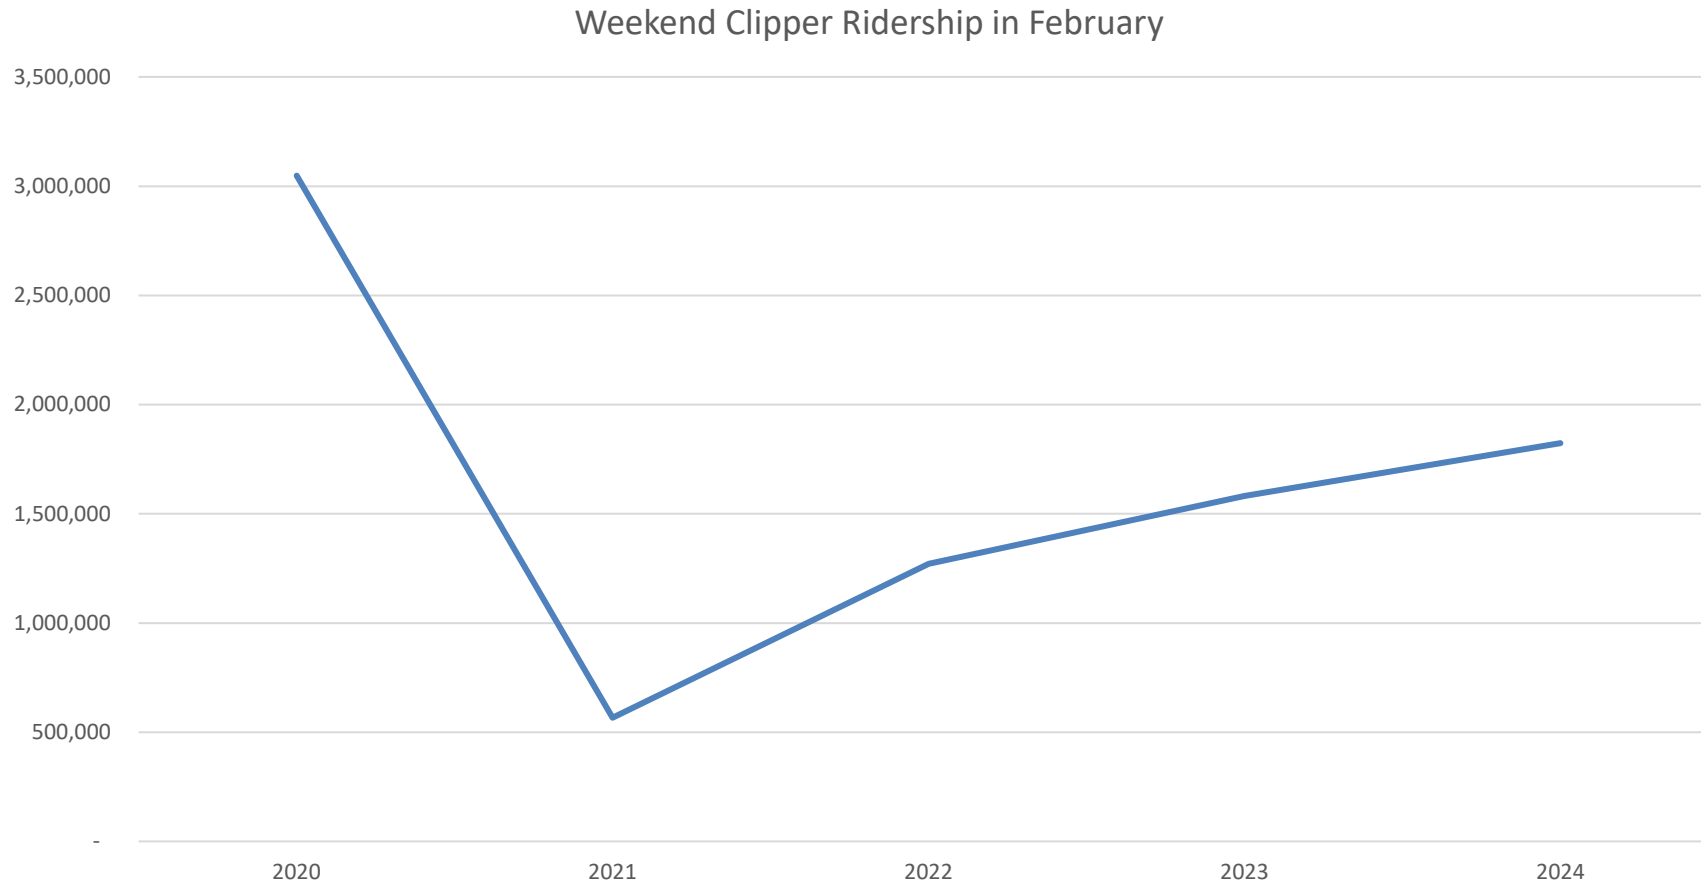

Clipper® Operations and Performance Update

Charts and Figures

Clipper Executive Board

March 25, 2024

Clipper weekend ridership dropped during the pandemic but has steadily grown since 2021

Clipper weekend ridership has almost completely recovered to Feb 2020 levels for several operators

96%

Caltrain
Clipper Weekend
Ridership
Feb 2024
compared to Feb 2020

90%

Golden Gate
Transit
Clipper Weekend
Ridership
Feb 2024
compared to Feb 2020

93%

SamTrans
Clipper Weekend
Ridership
Feb 2024
compared to Feb 2020

Clipper weekend ridership has completely recovered from and surpassed pre-Covid levels at WETA

134%

WETA
Clipper Weekend Ridership
Feb 2024
compared to Feb 2020

Clipper® Facts of the Month

60%

Clipper Weekend Ridership
Feb 2024
compared to Feb 2020

322%

Clipper Weekend Ridership
Feb 2024
compared to Feb 2021