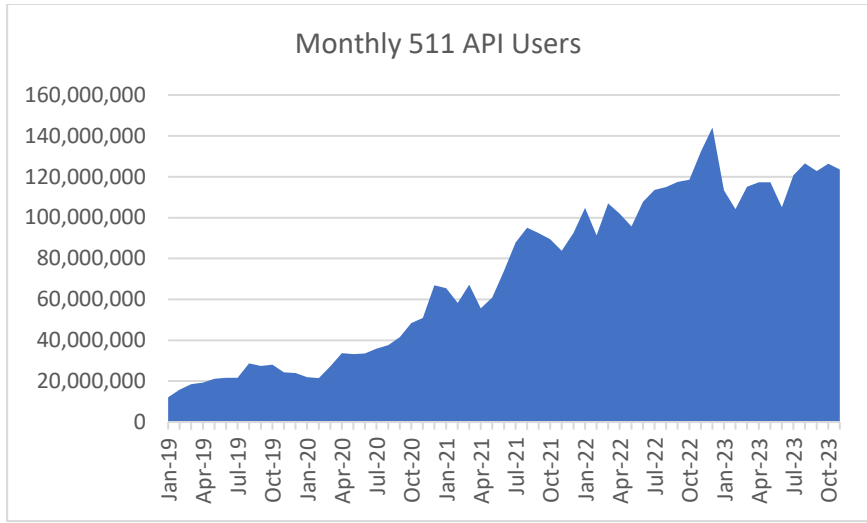

Monthly MTC Operational Statistics, as of December 13, 2023

Monthly FSP Number of Assists

Monthly FSP Average Wait Time (Minutes)

Monthly All Bay Wheels Bike Share Trips

Monthly East Bay Bay Wheels Bike Share Trips

Monthly San Francisco Bay Wheels Bike Share Trips

Monthly San Jose Bay Wheels Bike Share Trips

Monthly 511 Phone Calls

Monthly 511.org Website User Sessions

Source: MTC. To access data, view [the Monthly Transportation Statistics](#) on our website or contact info@bayareametro.gov