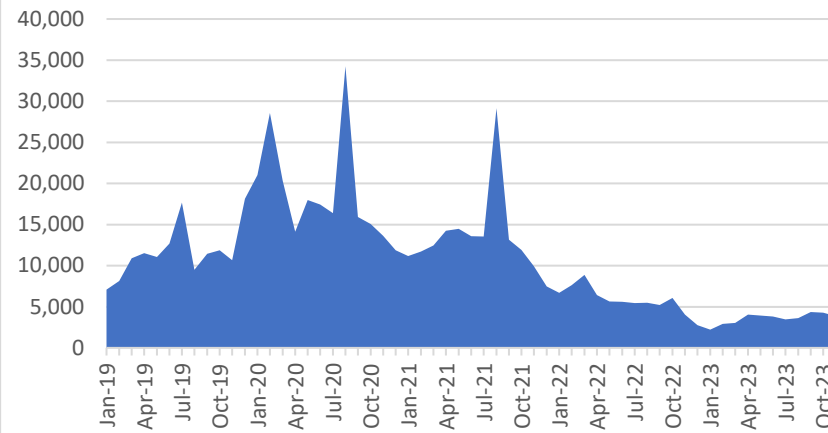

Monthly MTC Operational Statistics, as of December 13, 2023

Monthly FSP Number of Assists

Monthly FSP Average Wait Time (Minutes)

Monthly All Bay Wheels Bike Share Trips

Monthly East Bay Bay Wheels Bike Share Trips

Monthly San Francisco Bay Wheels Bike Share Trips

Monthly San Jose Bay Wheels Bike Share Trips

Monthly 511 Phone Calls

Monthly 511.org Website User Sessions

Source: MTC. To access data, view [the Monthly Transportation Statistics](#) on our website or contact info@bayareametro.gov