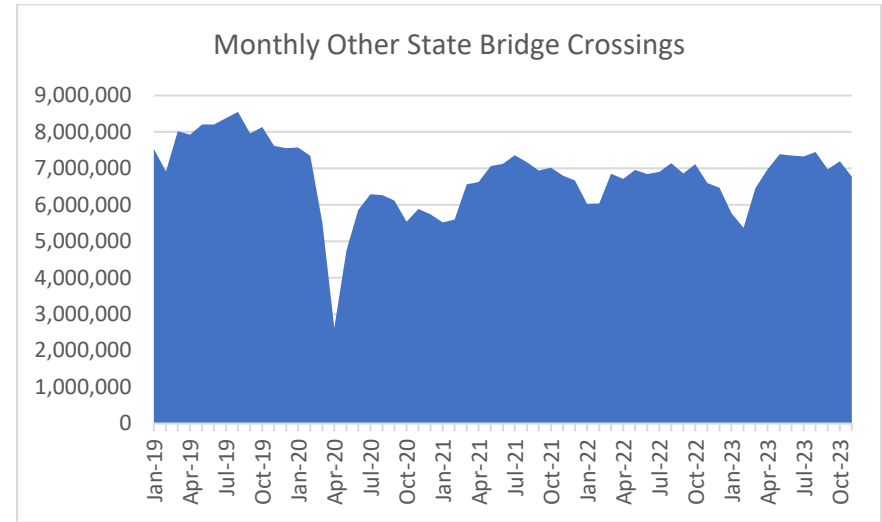

Monthly MTC Operational Statistics, as of December 13, 2023

Monthly FSP Number of Assists

Monthly FSP Average Wait Time (Minutes)

Monthly All Bay Wheels Bike Share Trips

Monthly East Bay Bay Wheels Bike Share Trips