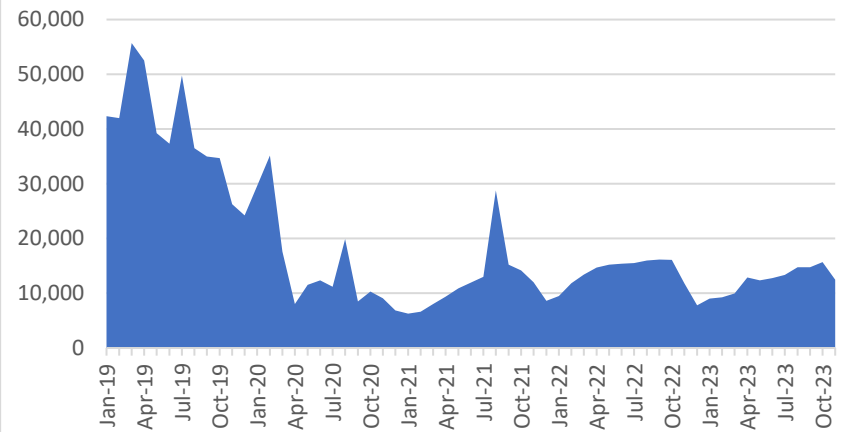

Monthly MTC Operational Statistics, as of December 13, 2023

Monthly FSP Number of Assists

Monthly FSP Average Wait Time (Minutes)

Monthly All Bay Wheels Bike Share Trips

Monthly East Bay Bay Wheels Bike Share Trips

Monthly San Francisco Bay Wheels Bike Share Trips

Monthly San Jose Bay Wheels Bike Share Trips

Monthly 511 Phone Calls

Monthly 511.org Website User Sessions

Source: MTC. To access data, view [the Monthly Transportation Statistics](#) on our website or contact info@bayareametro.gov