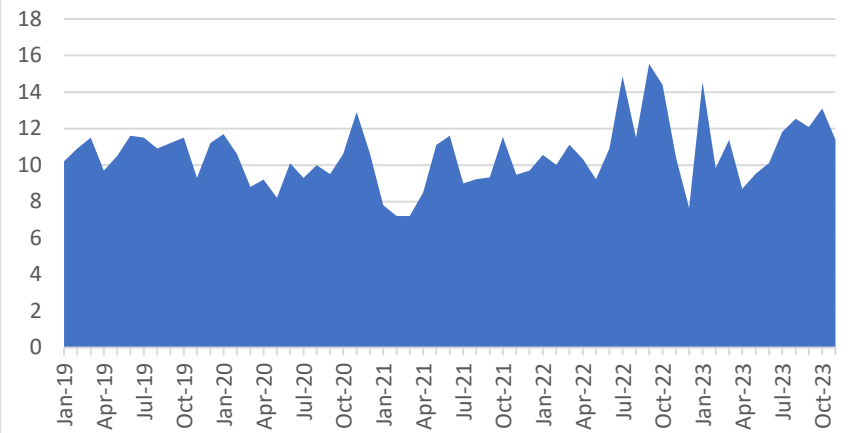

Monthly MTC Operational Statistics, as of December 13, 2023

Monthly FSP Number of Assists

Monthly FSP Average Wait Time (Minutes)

Monthly All Bay Wheels Bike Share Trips

Monthly East Bay Bay Wheels Bike Share Trips