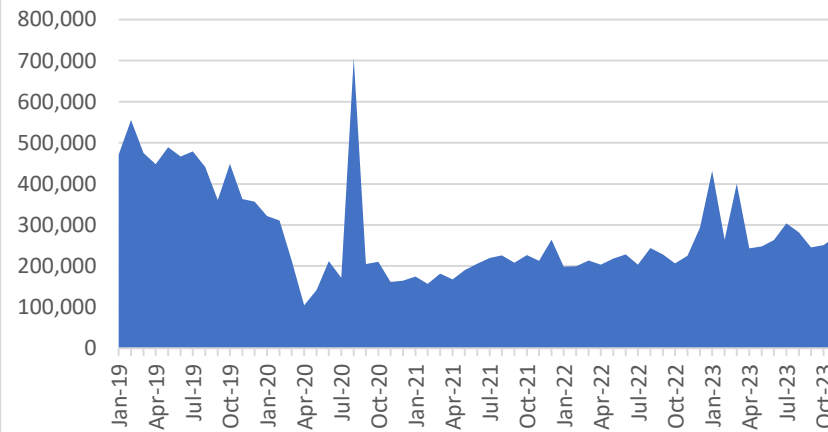

Monthly MTC Operational Statistics, as of December 13, 2023

Monthly FSP Number of Assists

Monthly FSP Average Wait Time (Minutes)

Monthly All Bay Wheels Bike Share Trips

Monthly East Bay Bay Wheels Bike Share Trips

Monthly San Francisco Bay Wheels Bike Share Trips

Monthly San Jose Bay Wheels Bike Share Trips

Monthly 511 Phone Calls

Monthly 511.org Website User Sessions

Source: MTC. To access data, view [the Monthly Transportation Statistics](#) on our website or contact info@bayareametro.gov