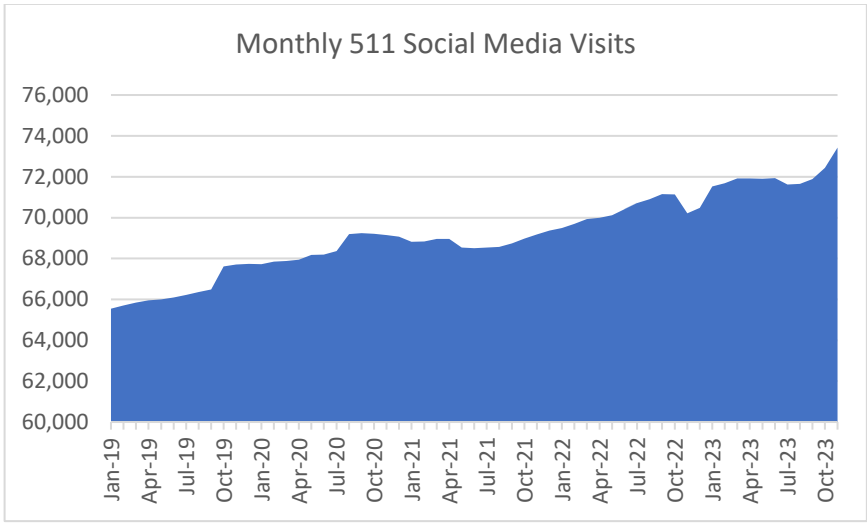

Monthly MTC Operational Statistics, as of December 13, 2023

Monthly FSP Number of Assists

Monthly FSP Average Wait Time (Minutes)

Monthly All Bay Wheels Bike Share Trips

Monthly East Bay Bay Wheels Bike Share Trips

Monthly San Francisco Bay Wheels Bike Share Trips

Monthly San Jose Bay Wheels Bike Share Trips

Monthly 511 Phone Calls

Monthly 511.org Website User Sessions

Source: MTC. To access data, view [the Monthly Transportation Statistics](#) on our website or contact info@bayareametro.gov