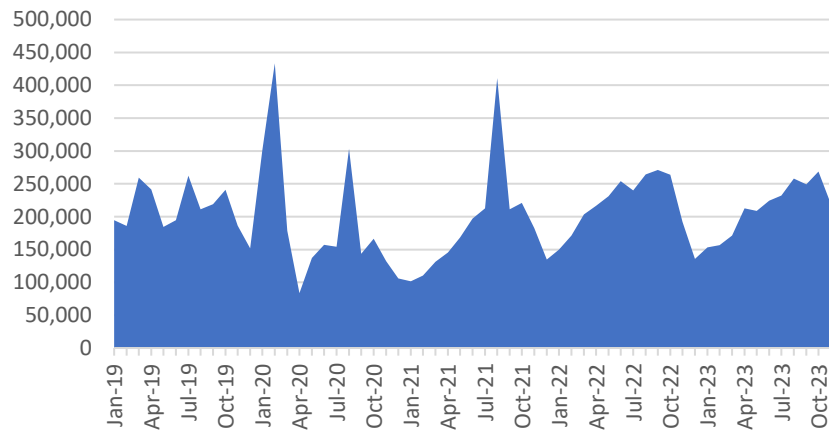

Monthly MTC Operational Statistics, as of December 13, 2023

Monthly FSP Number of Assists

Monthly FSP Average Wait Time (Minutes)

Monthly All Bay Wheels Bike Share Trips

Monthly East Bay Bay Wheels Bike Share Trips

Monthly San Francisco Bay Wheels Bike Share Trips

Monthly San Jose Bay Wheels Bike Share Trips

Monthly 511 Phone Calls

Monthly 511.org Website User Sessions

Source: MTC. To access data, view [the Monthly Transportation Statistics](#) on our website or contact info@bayareametro.gov