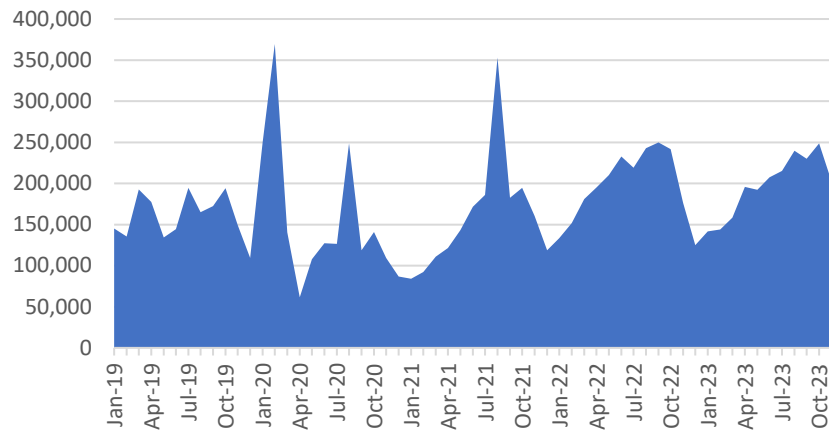

Monthly MTC Operational Statistics, as of December 13, 2023

Monthly FSP Number of Assists

Monthly FSP Average Wait Time (Minutes)

Monthly All Bay Wheels Bike Share Trips

Monthly East Bay Bay Wheels Bike Share Trips

Monthly San Francisco Bay Wheels Bike Share Trips

Monthly San Jose Bay Wheels Bike Share Trips

Monthly 511 Phone Calls

Monthly 511.org Website User Sessions

Source: MTC. To access data, view [the Monthly Transportation Statistics](#) on our website or contact info@bayareametro.gov