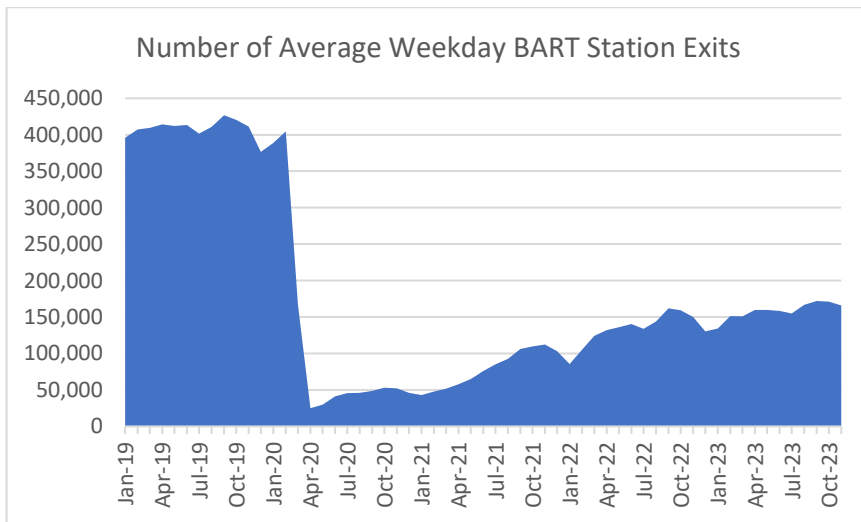

Monthly MTC Operational Statistics, as of December 13, 2023

Monthly FSP Number of Assists

Monthly FSP Average Wait Time (Minutes)

Monthly All Bay Wheels Bike Share Trips

Monthly East Bay Bay Wheels Bike Share Trips

Monthly San Francisco Bay Wheels Bike Share Trips

Monthly San Jose Bay Wheels Bike Share Trips

Monthly 511 Phone Calls

Monthly 511.org Website User Sessions

Source: MTC. To access data, view [the Monthly Transportation Statistics](#) on our website or contact info@bayareametro.gov