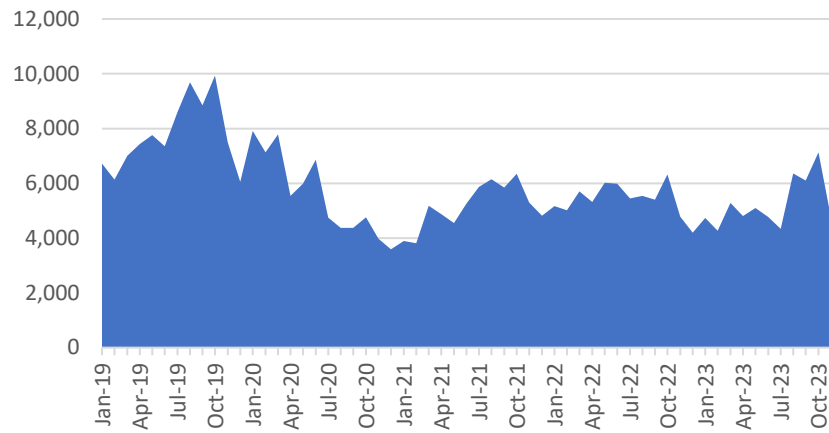

Monthly MTC Operational Statistics, as of December 13, 2023

Monthly FSP Number of Assists

Monthly FSP Average Wait Time (Minutes)

Monthly All Bay Wheels Bike Share Trips

Monthly East Bay Bay Wheels Bike Share Trips