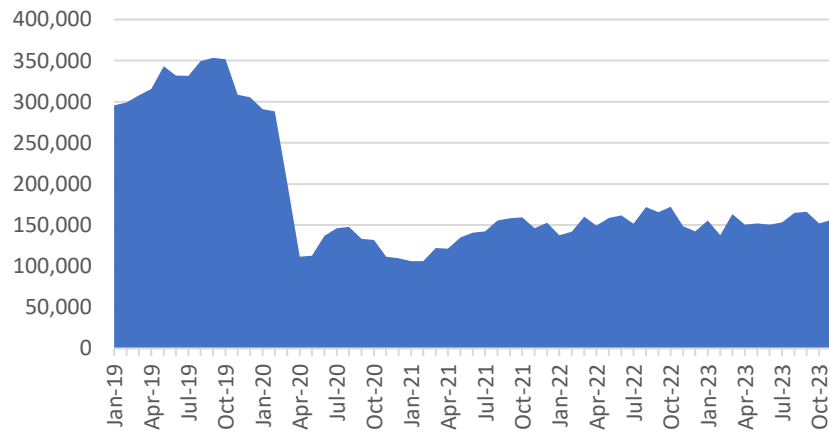

Monthly 511 Phone Calls