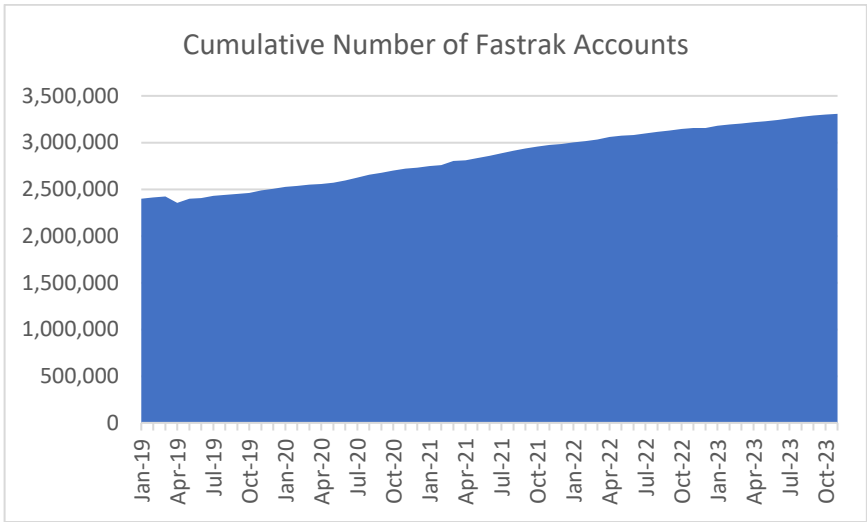

Monthly MTC Operational Statistics, as of December 13, 2023

Monthly FSP Number of Assists

Monthly FSP Average Wait Time (Minutes)

Monthly All Bay Wheels Bike Share Trips

Monthly East Bay Bay Wheels Bike Share Trips

Monthly San Francisco Bay Wheels Bike Share Trips

Monthly San Jose Bay Wheels Bike Share Trips

Monthly 511 Phone Calls

Monthly 511.org Website User Sessions

Source: MTC. To access data, view [the Monthly Transportation Statistics](#) on our website or contact info@bayareametro.gov