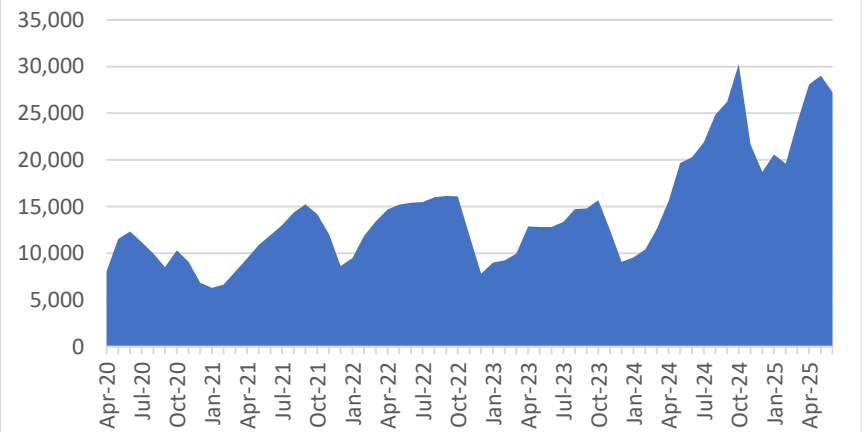

Monthly MTC Operational Statistics, as of July 15, 2025

Monthly FSP Number of Assists

Monthly FSP Average Wait Time (Minutes)

Monthly All Bay Wheels Bike Share Trips

Monthly East Bay Bay Wheels Bike Share Trips

Monthly San Francisco Bay Wheels Bike Share Trips

Monthly San Jose Bay Wheels Bike Share Trips

Monthly 511 Phone Calls

Monthly 511.org Website User Sessions

Source: MTC. To access data, view [the Monthly Transportation Statistics](#) on our website or contact info@bayareametro.gov.