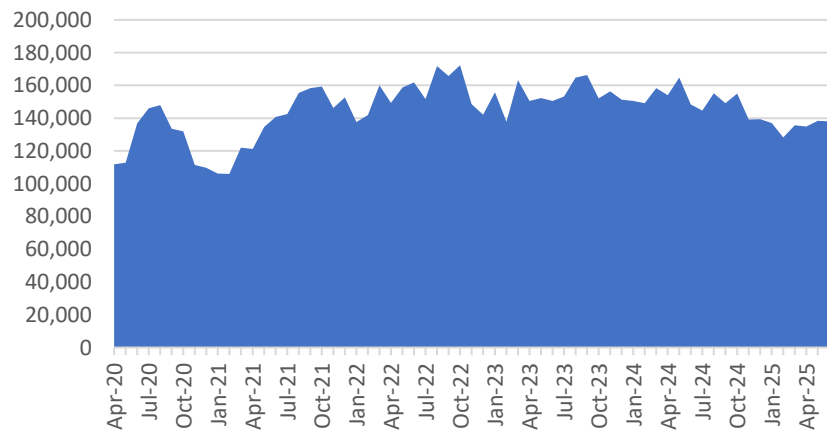

Monthly 511 Phone Calls