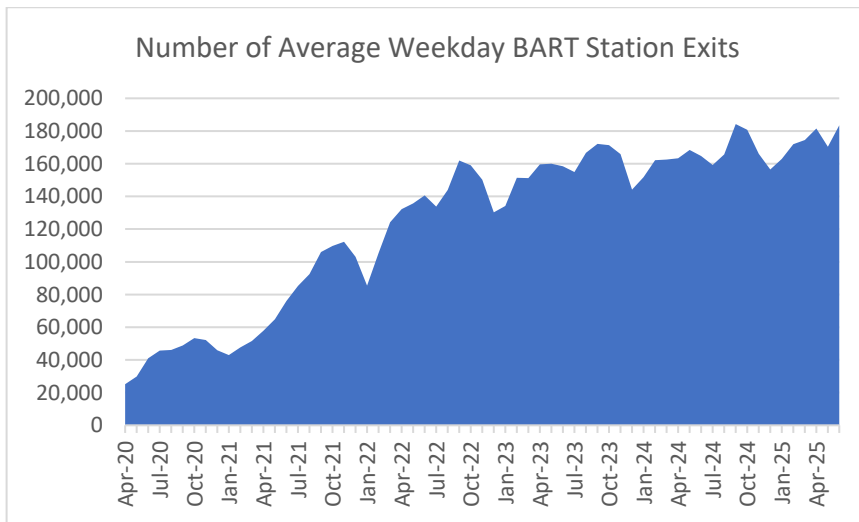

Monthly MTC Operational Statistics, as of July 15, 2025

Monthly FSP Number of Assists

Monthly FSP Average Wait Time (Minutes)

Monthly All Bay Wheels Bike Share Trips

Monthly East Bay Bay Wheels Bike Share Trips

Monthly San Francisco Bay Wheels Bike Share Trips

Monthly San Jose Bay Wheels Bike Share Trips

Monthly 511 Phone Calls

Monthly 511.org Website User Sessions

Source: MTC. To access data, view [the Monthly Transportation Statistics](#) on our website or contact info@bayareametro.gov.