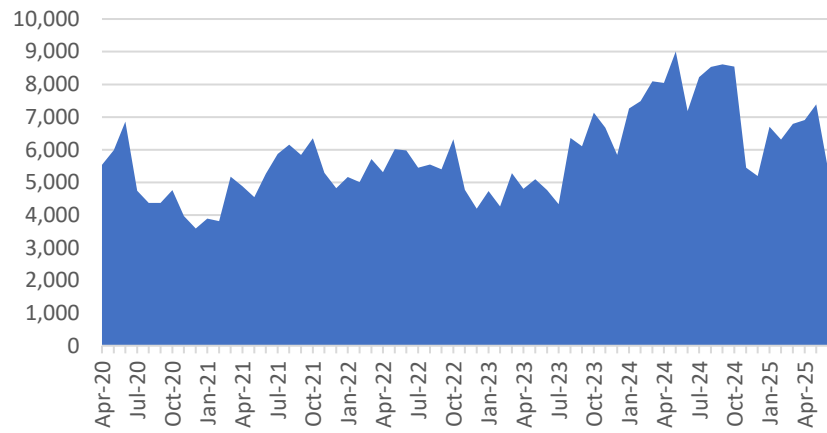

Monthly MTC Operational Statistics, as of July 15, 2025

Monthly FSP Number of Assists

Monthly FSP Average Wait Time (Minutes)

Monthly All Bay Wheels Bike Share Trips

Monthly East Bay Bay Wheels Bike Share Trips