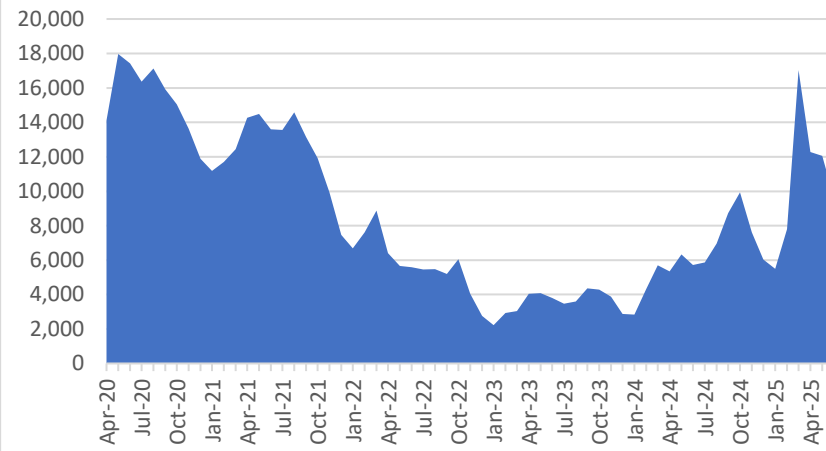

Monthly San Jose Bay Wheels Bike Share Trips