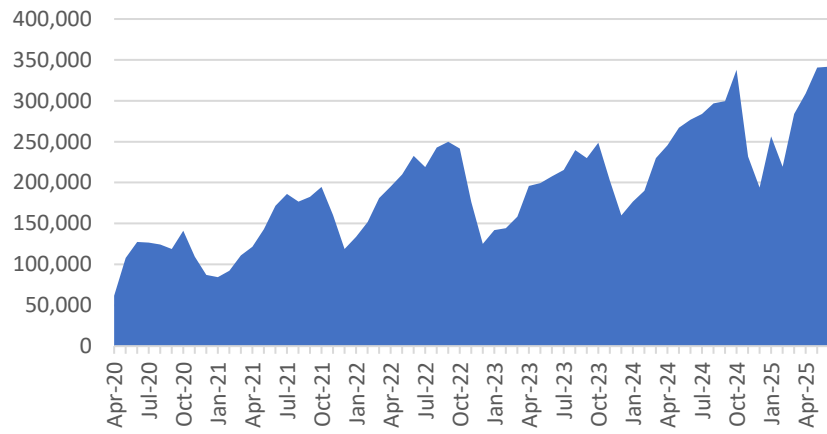

Monthly MTC Operational Statistics, as of July 15, 2025

Monthly FSP Number of Assists

Monthly FSP Average Wait Time (Minutes)

Monthly All Bay Wheels Bike Share Trips

Monthly East Bay Bay Wheels Bike Share Trips

Monthly San Francisco Bay Wheels Bike Share Trips

Monthly San Jose Bay Wheels Bike Share Trips

Monthly 511 Phone Calls

Monthly 511.org Website User Sessions

Source: MTC. To access data, view [the Monthly Transportation Statistics](#) on our website or contact info@bayareametro.gov.