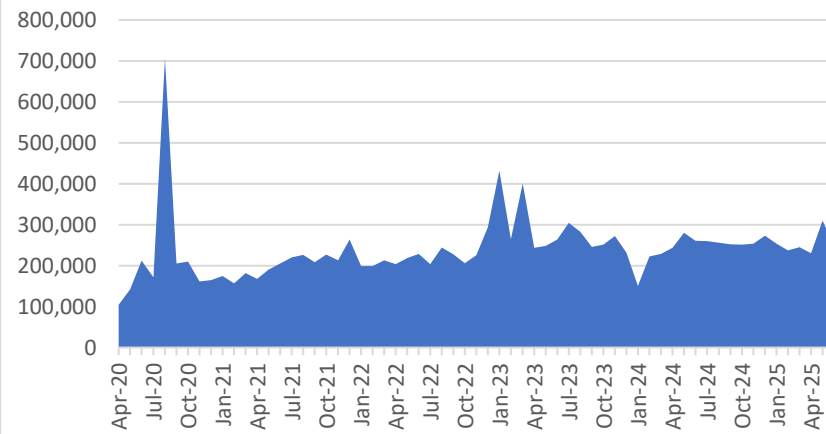

Monthly MTC Operational Statistics, as of July 15, 2025

Monthly FSP Number of Assists

Monthly FSP Average Wait Time (Minutes)

Monthly All Bay Wheels Bike Share Trips

Monthly East Bay Bay Wheels Bike Share Trips

Monthly San Francisco Bay Wheels Bike Share Trips

Monthly San Jose Bay Wheels Bike Share Trips

Monthly 511 Phone Calls

Monthly 511.org Website User Sessions

Source: MTC. To access data, view [the Monthly Transportation Statistics](#) on our website or contact info@bayareametro.gov.