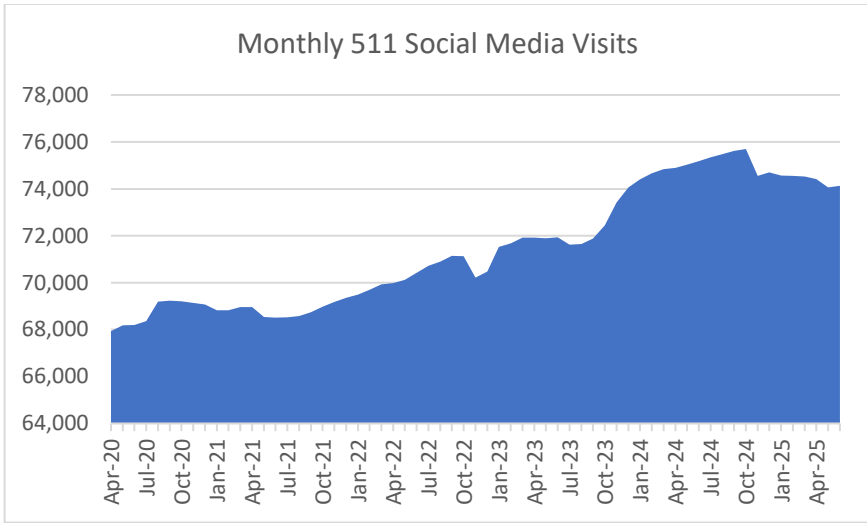

Monthly MTC Operational Statistics, as of July 15, 2025

Monthly FSP Number of Assists

Monthly FSP Average Wait Time (Minutes)

Monthly All Bay Wheels Bike Share Trips

Monthly East Bay Bay Wheels Bike Share Trips

Monthly San Francisco Bay Wheels Bike Share Trips

Monthly San Jose Bay Wheels Bike Share Trips

Monthly 511 Phone Calls

Monthly 511.org Website User Sessions

Source: MTC. To access data, view [the Monthly Transportation Statistics](#) on our website or contact info@bayareametro.gov.