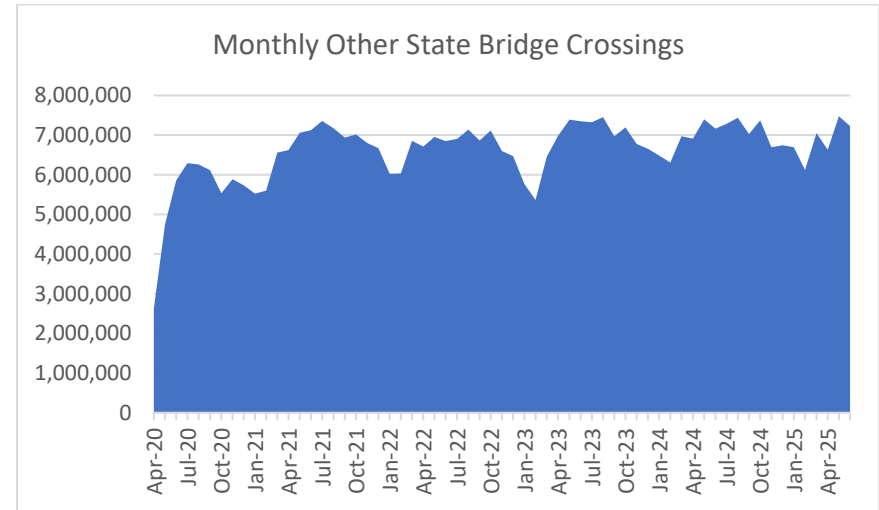

Monthly MTC Operational Statistics, as of July 15, 2025

Monthly FSP Number of Assists

Monthly FSP Average Wait Time (Minutes)

Monthly All Bay Wheels Bike Share Trips

Monthly East Bay Bay Wheels Bike Share Trips