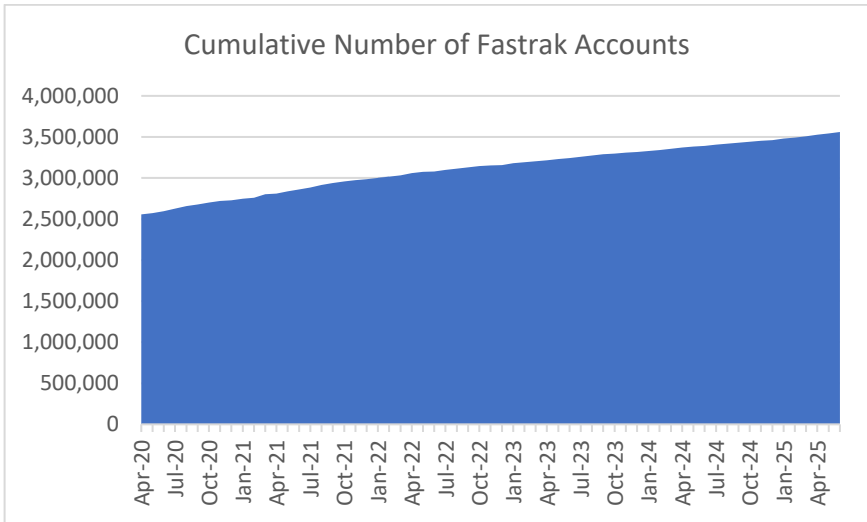

Monthly MTC Operational Statistics, as of July 15, 2025

Monthly FSP Number of Assists

Monthly FSP Average Wait Time (Minutes)

Monthly All Bay Wheels Bike Share Trips

Monthly East Bay Bay Wheels Bike Share Trips

Monthly San Francisco Bay Wheels Bike Share Trips

Monthly San Jose Bay Wheels Bike Share Trips

Monthly 511 Phone Calls

Monthly 511.org Website User Sessions

Source: MTC. To access data, view [the Monthly Transportation Statistics](#) on our website or contact info@bayareametro.gov.