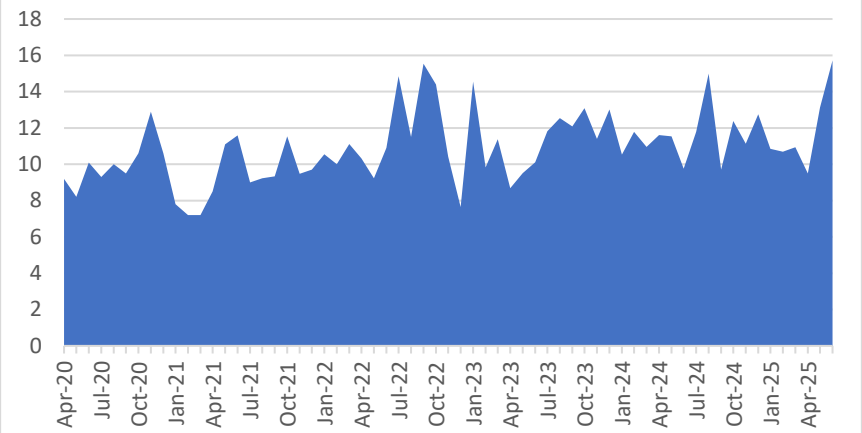

Monthly MTC Operational Statistics, as of July 15, 2025

Monthly FSP Number of Assists

Monthly FSP Average Wait Time (Minutes)

Monthly All Bay Wheels Bike Share Trips

Monthly East Bay Bay Wheels Bike Share Trips