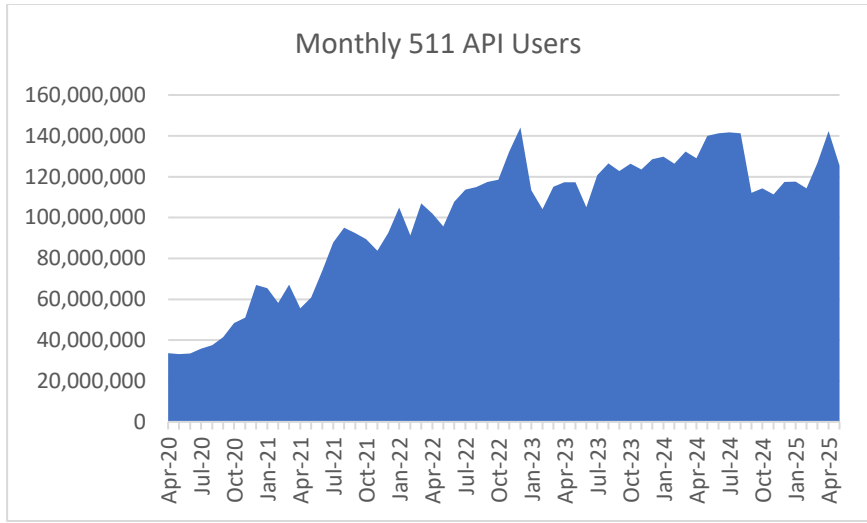

Monthly MTC Operational Statistics, as of July 15, 2025

Monthly FSP Number of Assists

Monthly FSP Average Wait Time (Minutes)

Monthly All Bay Wheels Bike Share Trips

Monthly East Bay Bay Wheels Bike Share Trips

Monthly San Francisco Bay Wheels Bike Share Trips

Monthly San Jose Bay Wheels Bike Share Trips

Monthly 511 Phone Calls

Monthly 511.org Website User Sessions

Source: MTC. To access data, view [the Monthly Transportation Statistics](#) on our website or contact info@bayareametro.gov.