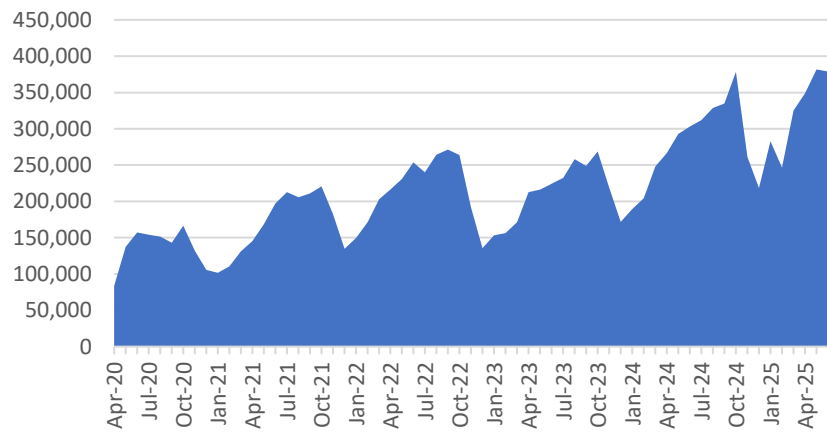

Monthly MTC Operational Statistics, as of July 15, 2025

Monthly FSP Number of Assists

Monthly FSP Average Wait Time (Minutes)

Monthly All Bay Wheels Bike Share Trips

Monthly East Bay Bay Wheels Bike Share Trips

Monthly San Francisco Bay Wheels Bike Share Trips

Monthly San Jose Bay Wheels Bike Share Trips

Monthly 511 Phone Calls

Monthly 511.org Website User Sessions

Source: MTC. To access data, view [the Monthly Transportation Statistics](#) on our website or contact info@bayareametro.gov.