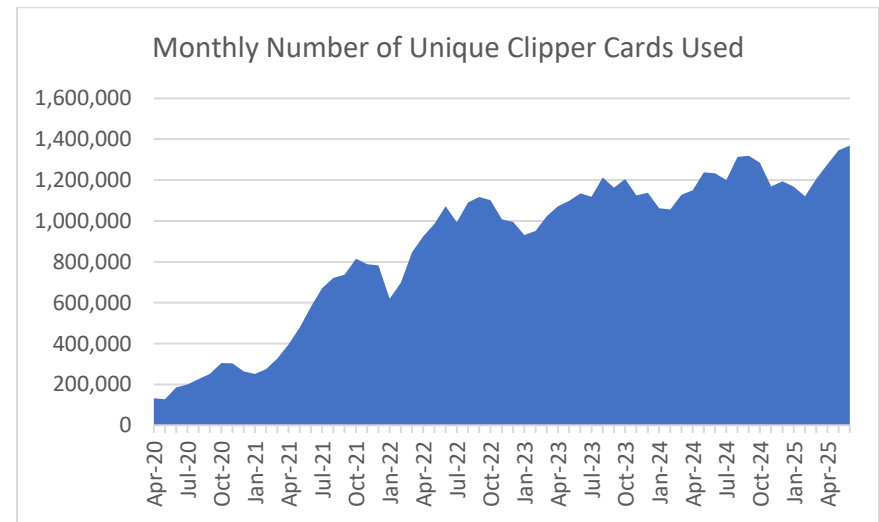

Monthly MTC Operational Statistics, as of July 15, 2025

Monthly FSP Number of Assists

Monthly FSP Average Wait Time (Minutes)

Monthly All Bay Wheels Bike Share Trips

Monthly East Bay Bay Wheels Bike Share Trips