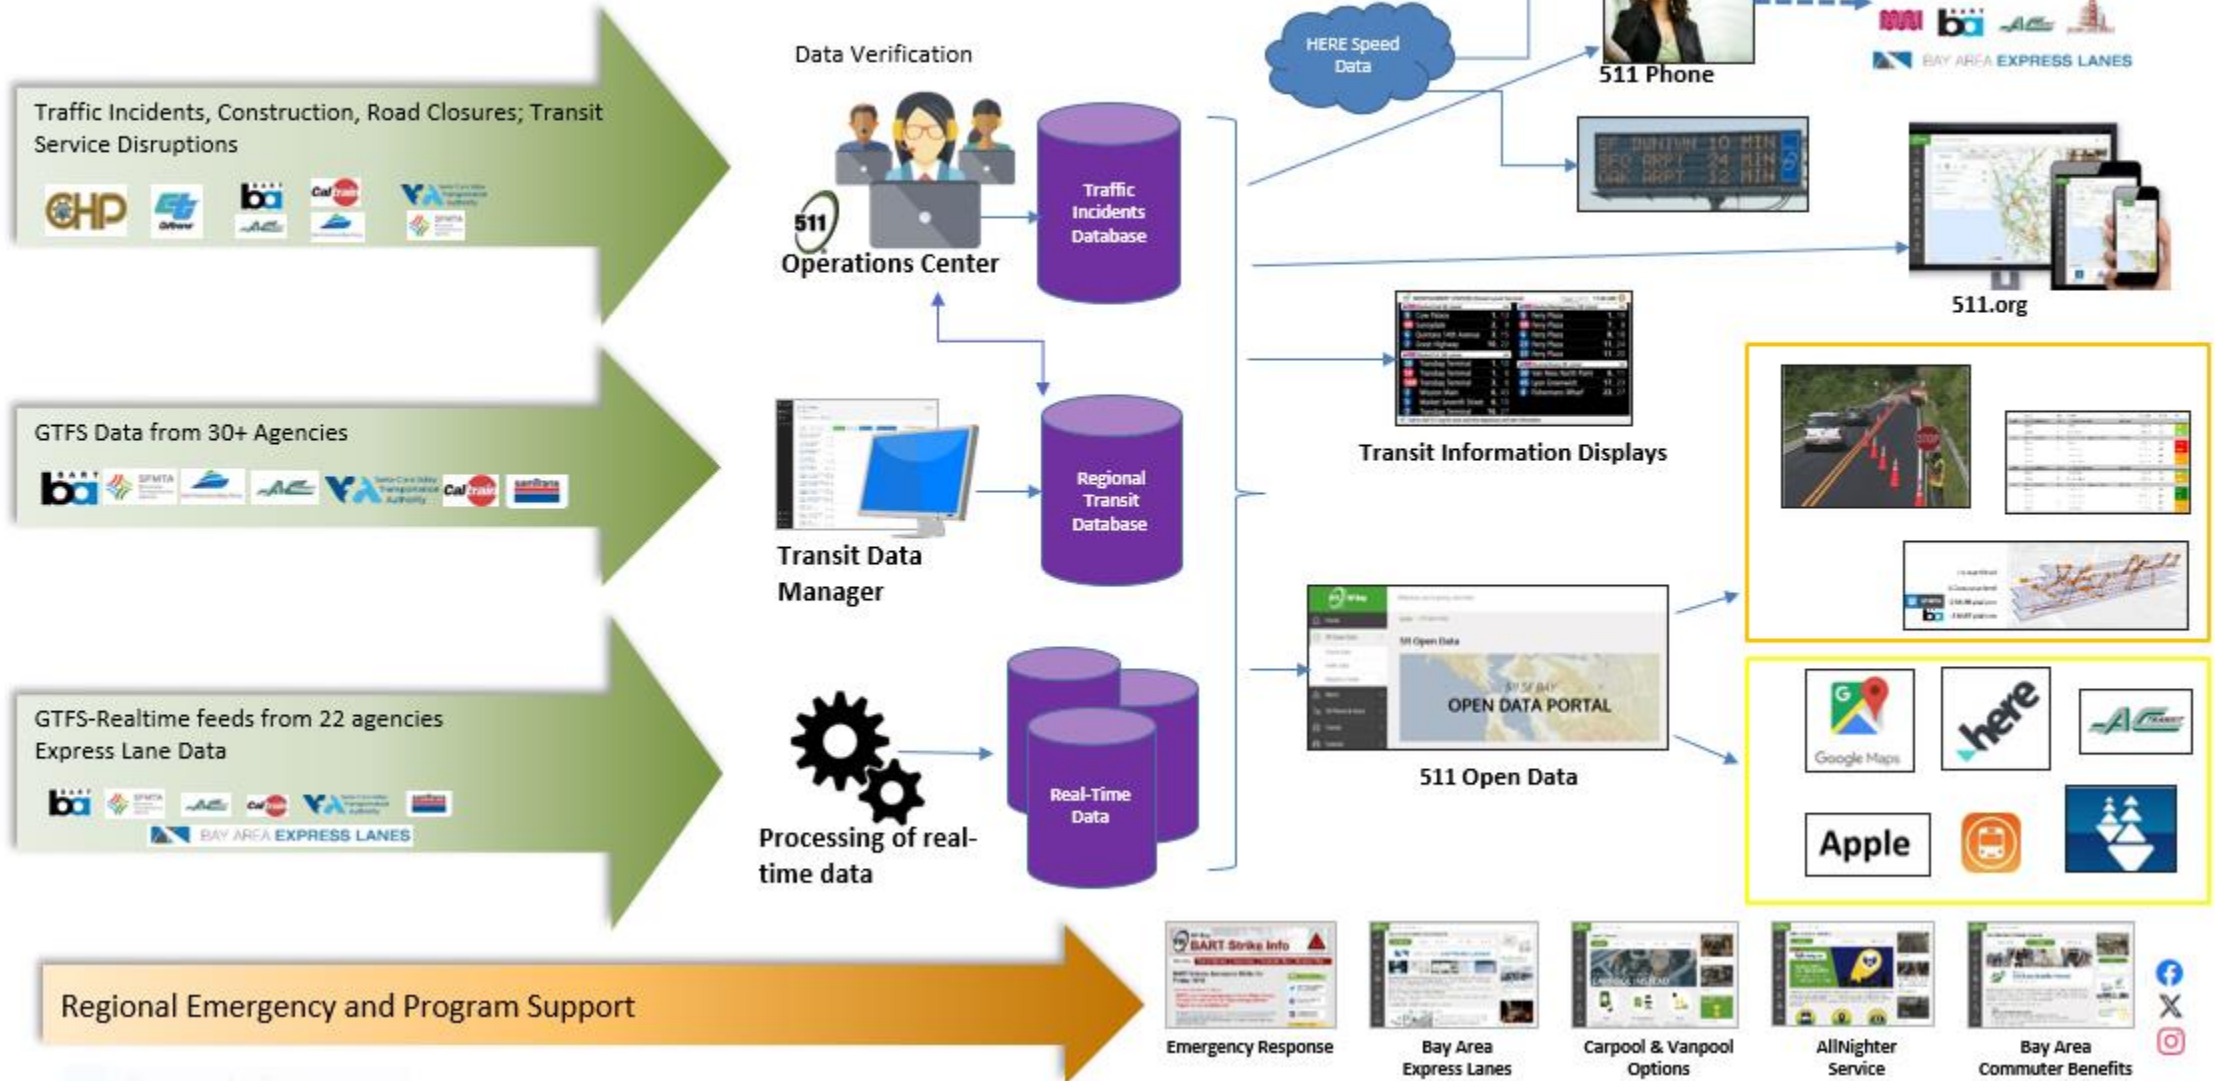

511 Program Update: Bay Area Traveler Information Services

**METROPOLITAN
TRANSPORTATION
COMMISSION**

Regional Network Management Committee
May 10, 2024

Evolution of Traveler Information Services

TravInfo®

NextGen

511 System at a Glance

Getting you around the Bay Area

- Home
- 511 Open Data
- Transit Data
- Traffic Data
- Request a Token
- Alerts
- 511 Phone
- Transit
- Express Lanes
- Carpool
- Vanpool
- Driving
- Biking
- Getting Around
- For Employers
- About 511

Home / 511 Open Data

511 Open Data

Welcome to 511 SF Bay's **Open Data Portal**. This is the central location for access to 511's data for traffic and transit. Data is free and available using a token.

- Transit Data
- Traffic Data

511's Open Data mission is to provide high quality data to public and private sector disseminators in order to maximize the number of travelers benefiting from 511 data. Private sector partners include Google, Apple, Bing, Transit App, HERE, and many others.