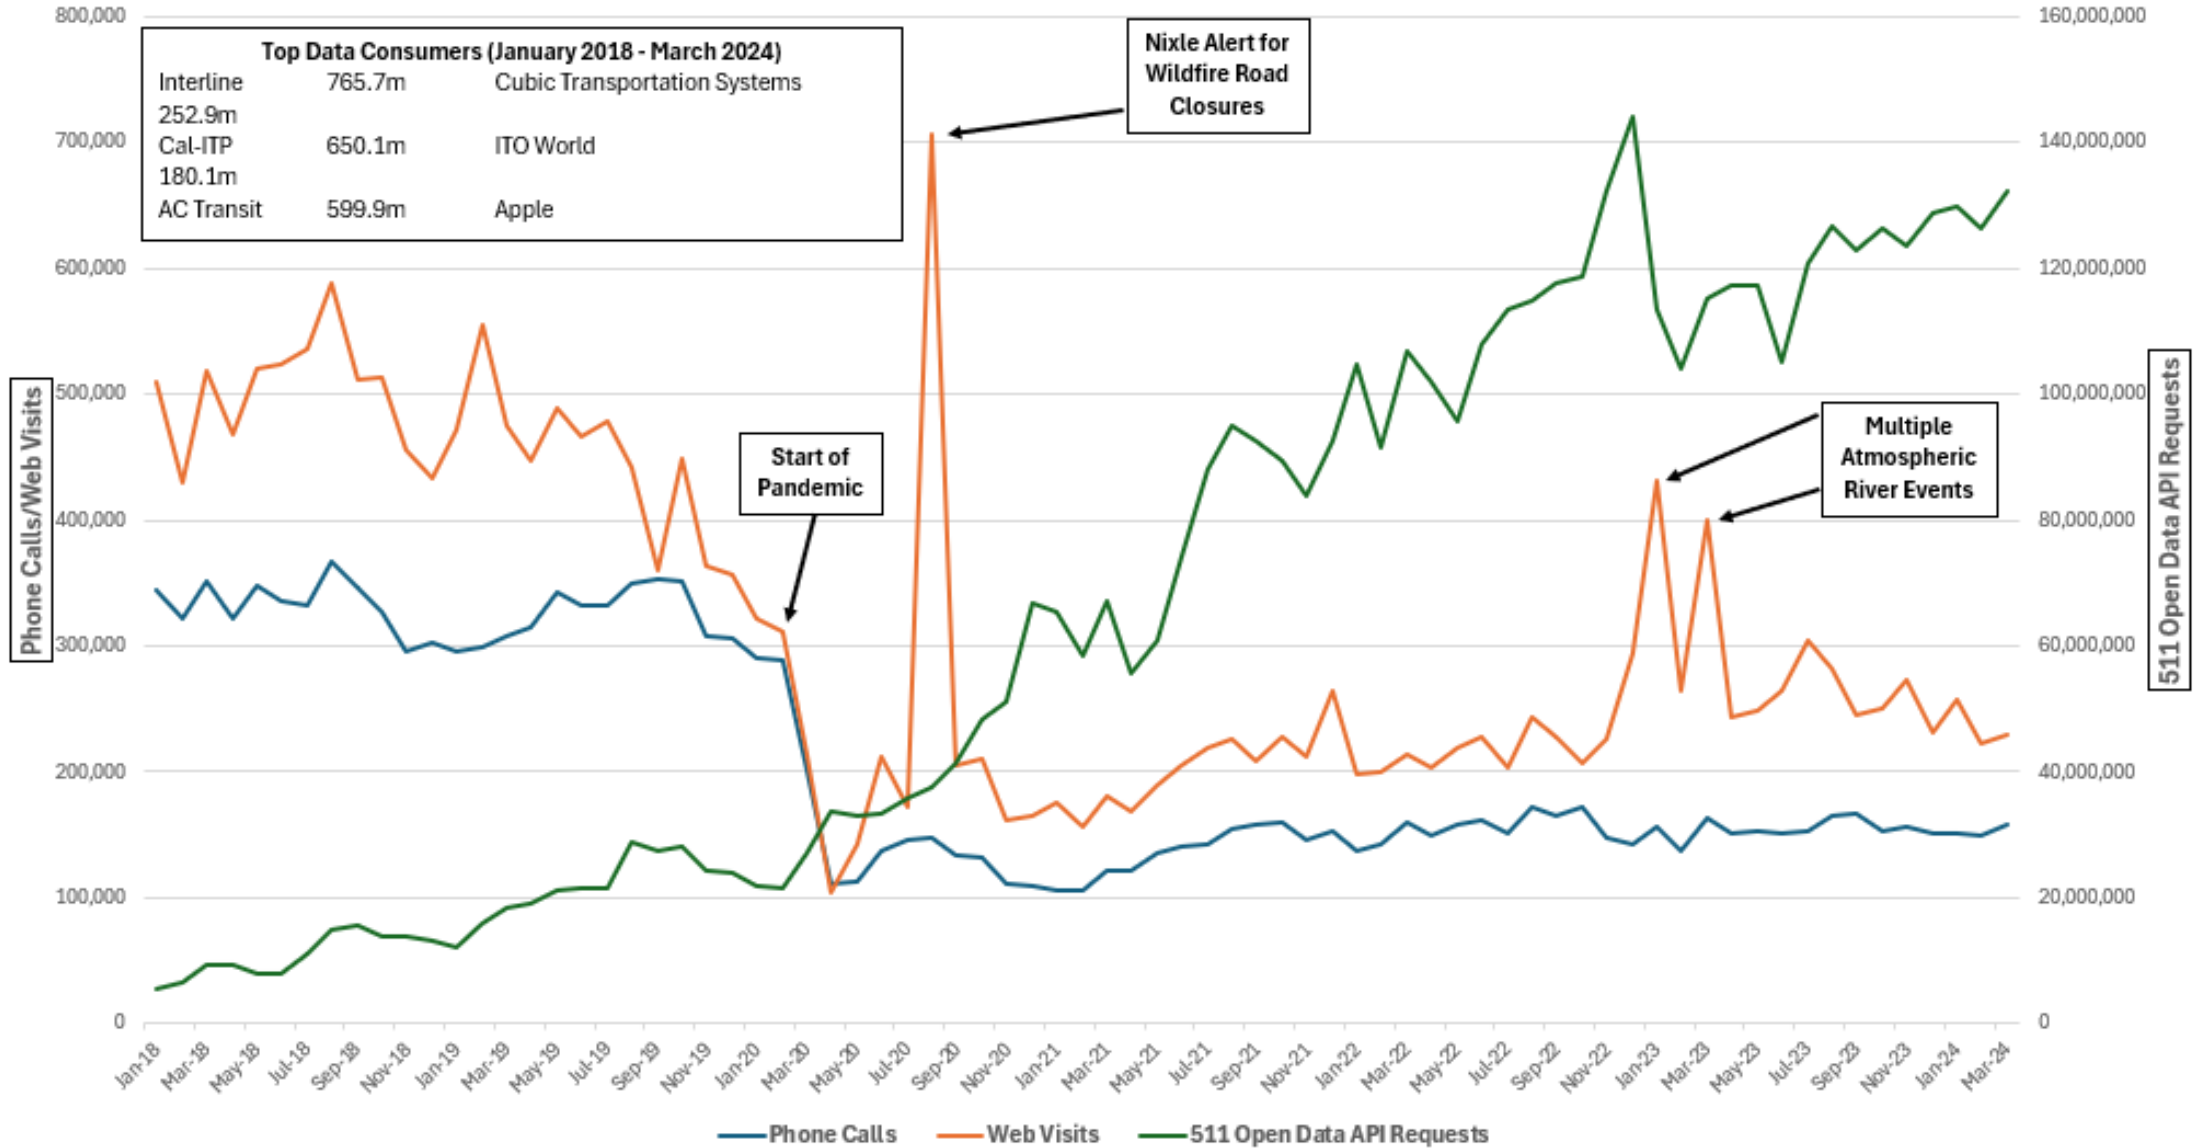

511 Usage January 2018 - March 2024