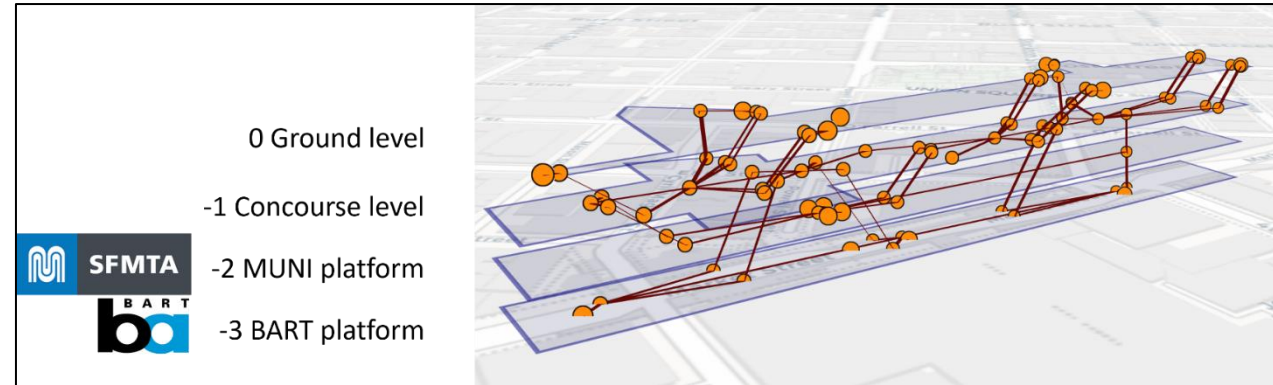

Current Data Consumers

 AC Transit	 Interline	 Ito World	 Clipper
 NextThere	 here.com	 Apple	 Google Maps

511 Usage January 2018 - March 2024

New 511 Efforts

Mapping Data Services Platform for Regional Mapping and Wayfinding

Work Zone Data exchange (WZDx)

Regional Consolidated GTFS and GTFS-Realtime feeds, including Pathways Data

Transit Transfer Analysis Tool (Transfer Tool)*

	Agency	Route	Headsign	Arrival	Departure	Walking	Wait
Incoming	Bay Area Rapid Transit	Red-N	Richmond via Millbrae	3:57:00 pm			
	Caltrain	L1	Tamien		4:04:00 pm	0:49	6:10
	Caltrain	L1	San Francisco		4:05:00 pm	0:40	7:19
Incoming	Bay Area Rapid Transit	Red-S	San Francisco Int'l Airport + Millbrae	4:05:00 pm			
	Caltrain	L1	Tamien		4:04:00 pm	0:49	(1:49)
	Caltrain	L1	San Francisco		4:05:00 pm	0:40	(0:40)
	Caltrain	L3	San Francisco		4:22:00 pm	0:40	16:19
	Caltrain	B7	San Jose Diridon		4:24:00 pm	0:49	18:10
Incoming	Bay Area Rapid Transit	Red-N	Richmond via Millbrae	4:12:00 pm			
	Caltrain	L3	San Francisco		4:22:00 pm	0:40	9:19
	Caltrain	B7	San Jose Diridon		4:24:00 pm	0:49	11:10
Incoming	Bay Area Rapid Transit	Red-S	San Francisco Int'l Airport + Millbrae	4:20:00 pm			
	Caltrain	L3	San Francisco		4:22:00 pm	0:40	1:19
	Caltrain	B7	San Jose Diridon		4:24:00 pm	0:49	3:10
	Caltrain	L4	San Jose Diridon		4:33:00 pm	0:49	12:10
	Caltrain	L4	San Francisco		4:38:00 pm	0:40	17:19