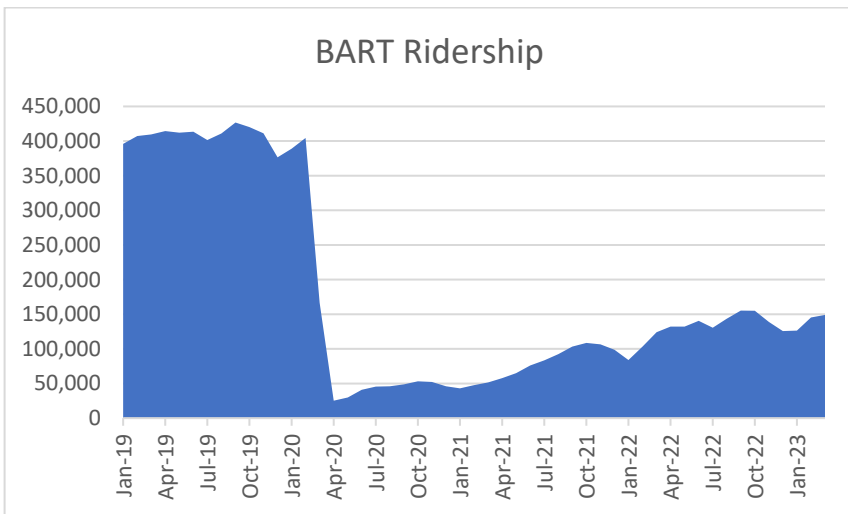

MTC Operational Statistics, as of April 13, 2023

FSP Number of Assists

FSP Average Wait Time (Minutes)

511 Phone Calls

511.org Website User Sessions

Source: MTC. To access data, view [the Monthly Transportation Statistics](#) on our website or contact info@bayareametro.gov