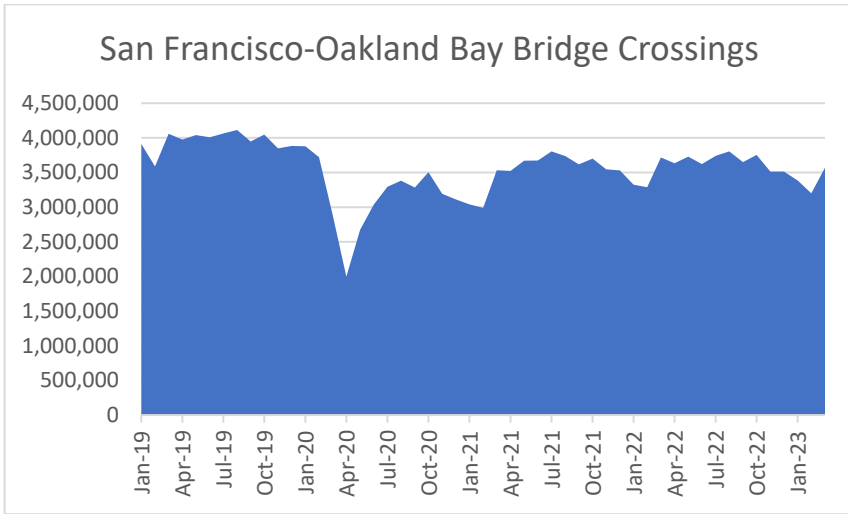

MTC Operational Statistics, as of April 13, 2023

FSP Number of Assists

FSP Average Wait Time (Minutes)

511 Phone Calls

511.org Website User Sessions

Source: MTC. To access data, view [the Monthly Transportation Statistics](#) on our website or contact info@bayareametro.gov