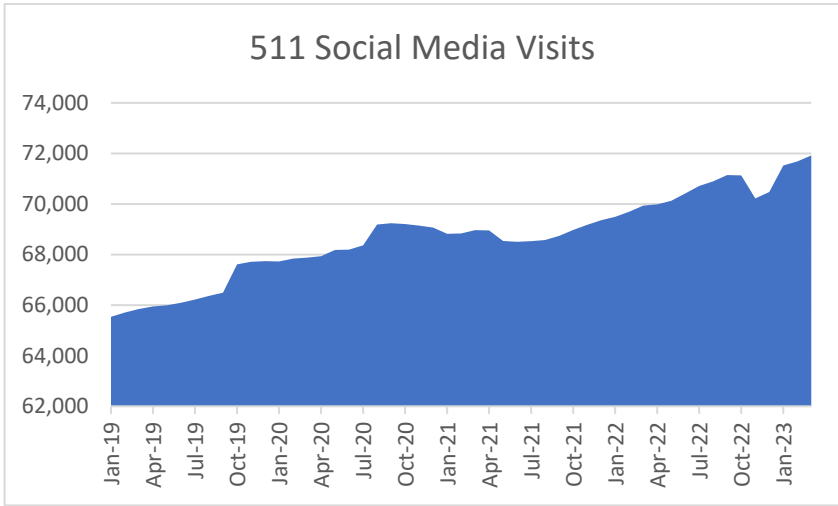

MTC Operational Statistics, as of April 13, 2023

FSP Number of Assists

FSP Average Wait Time (Minutes)

511 Phone Calls

511.org Website User Sessions

Source: MTC. To access data, view [the Monthly Transportation Statistics](#) on our website or contact info@bayareametro.gov