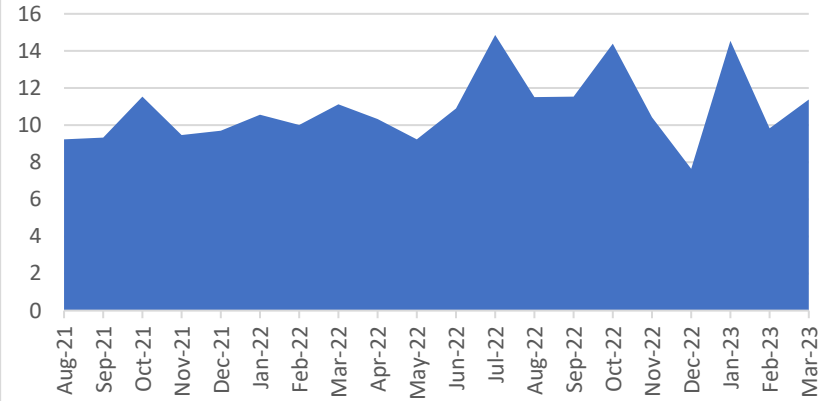

MTC Operational Statistics, as of April 13, 2023

FSP Number of Assists

FSP Average Wait Time (Minutes)

511 Phone Calls

511.org Website User Sessions

Source: MTC. To access data, view [the Monthly Transportation Statistics](#) on our website or contact info@bayareametro.gov