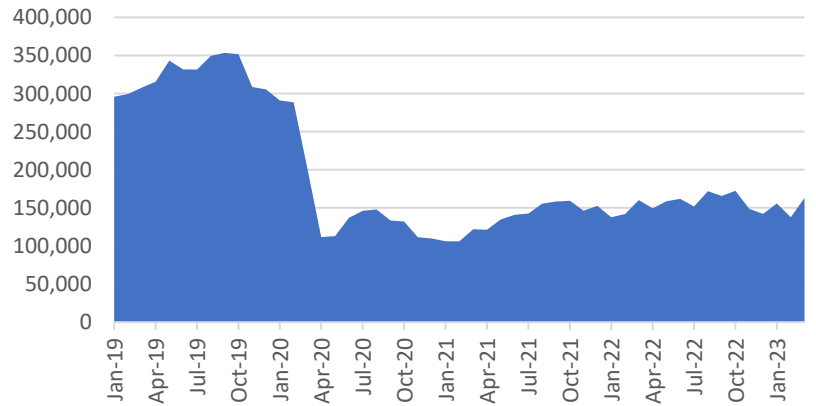

MTC Operational Statistics, as of April 13, 2023

FSP Number of Assists

FSP Average Wait Time (Minutes)

511 Phone Calls

511.org Website User Sessions

Source: MTC. To access data, view [the Monthly Transportation Statistics](#) on our website or contact info@bayareametro.gov