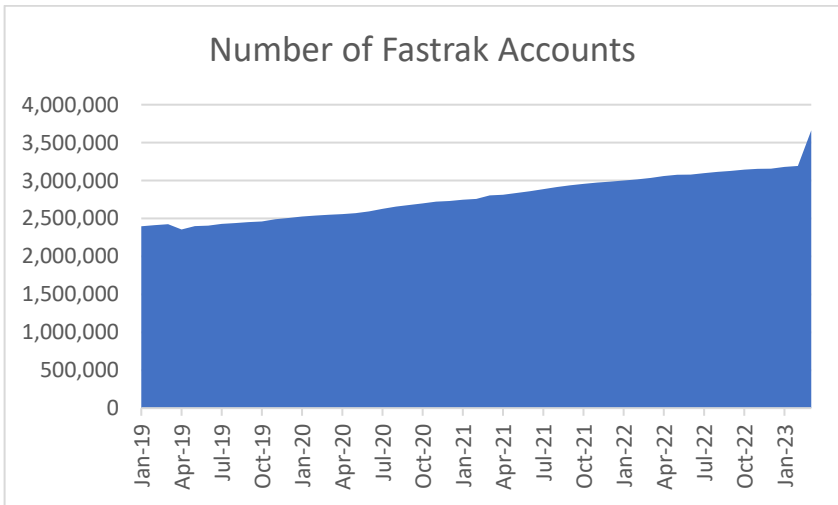

MTC Operational Statistics, as of April 13, 2023

FSP Number of Assists

FSP Average Wait Time (Minutes)

511 Phone Calls

511.org Website User Sessions

Source: MTC. To access data, view [the Monthly Transportation Statistics](#) on our website or contact info@bayareametro.gov