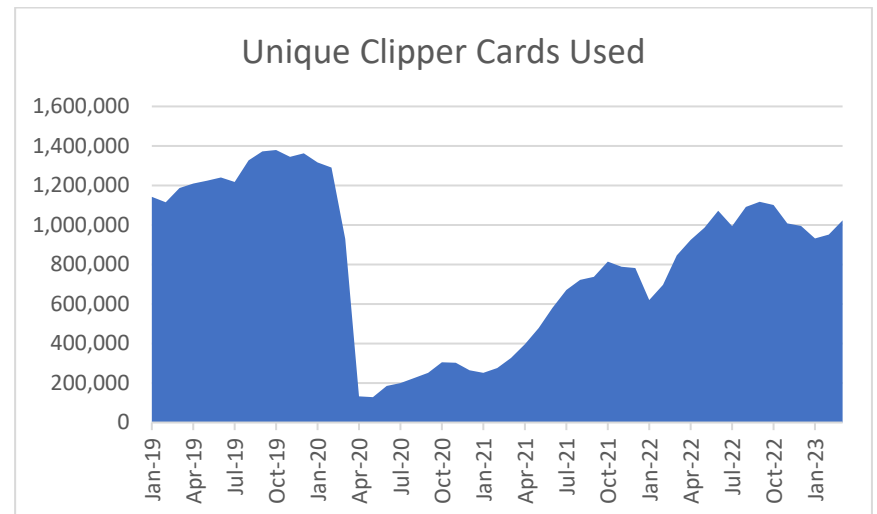

MTC Operational Statistics, as of April 13, 2023

FSP Number of Assists

FSP Average Wait Time (Minutes)

511 Phone Calls

511.org Website User Sessions

Source: MTC. To access data, view [the Monthly Transportation Statistics](#) on our website or contact info@bayareametro.gov