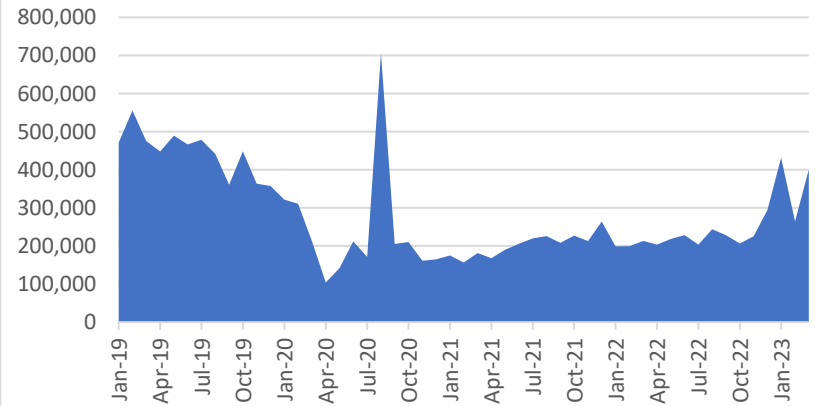

MTC Operational Statistics, as of April 13, 2023

FSP Number of Assists

FSP Average Wait Time (Minutes)

511 Phone Calls

511.org Website User Sessions

Source: MTC. To access data, view [the Monthly Transportation Statistics](#) on our website or contact info@bayareametro.gov