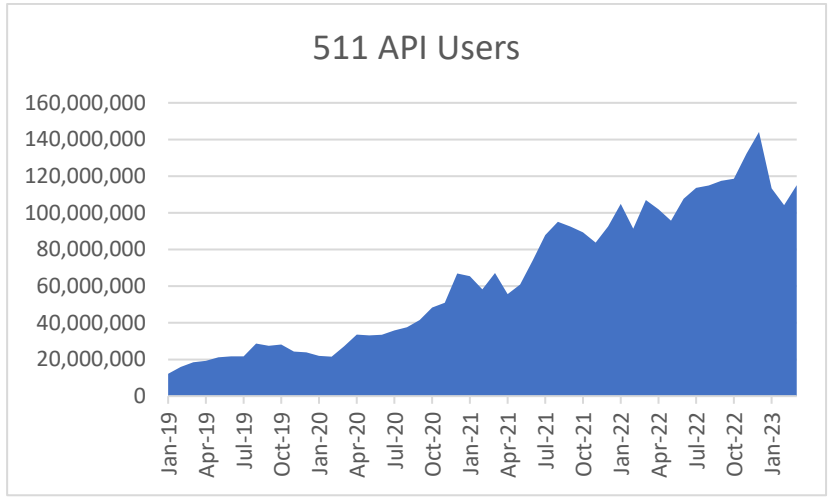

MTC Operational Statistics, as of April 13, 2023

FSP Number of Assists

FSP Average Wait Time (Minutes)

511 Phone Calls

511.org Website User Sessions

Source: MTC. To access data, view [the Monthly Transportation Statistics](#) on our website or contact info@bayareametro.gov