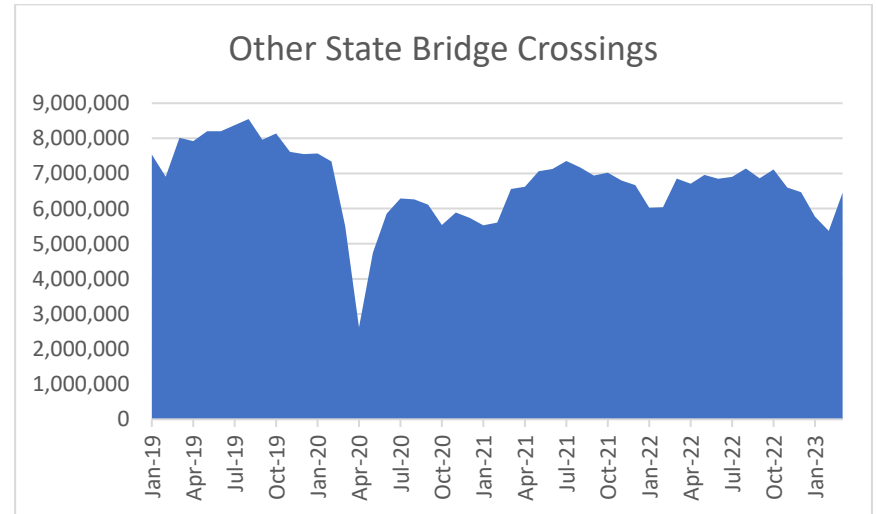

MTC Operational Statistics, as of April 13, 2023

FSP Number of Assists

FSP Average Wait Time (Minutes)

511 Phone Calls

511.org Website User Sessions

Source: MTC. To access data, view [the Monthly Transportation Statistics](#) on our website or contact info@bayareametro.gov