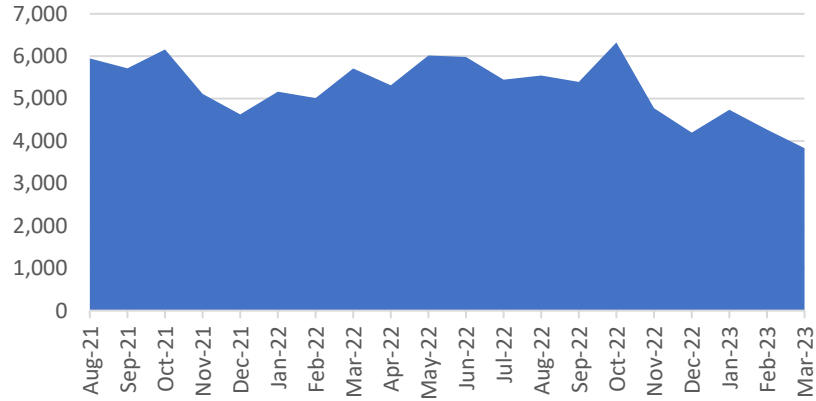

MTC Operational Statistics, as of April 13, 2023

FSP Number of Assists

FSP Average Wait Time (Minutes)

511 Phone Calls

511.org Website User Sessions

Source: MTC. To access data, view [the Monthly Transportation Statistics](#) on our website or contact info@bayareametro.gov