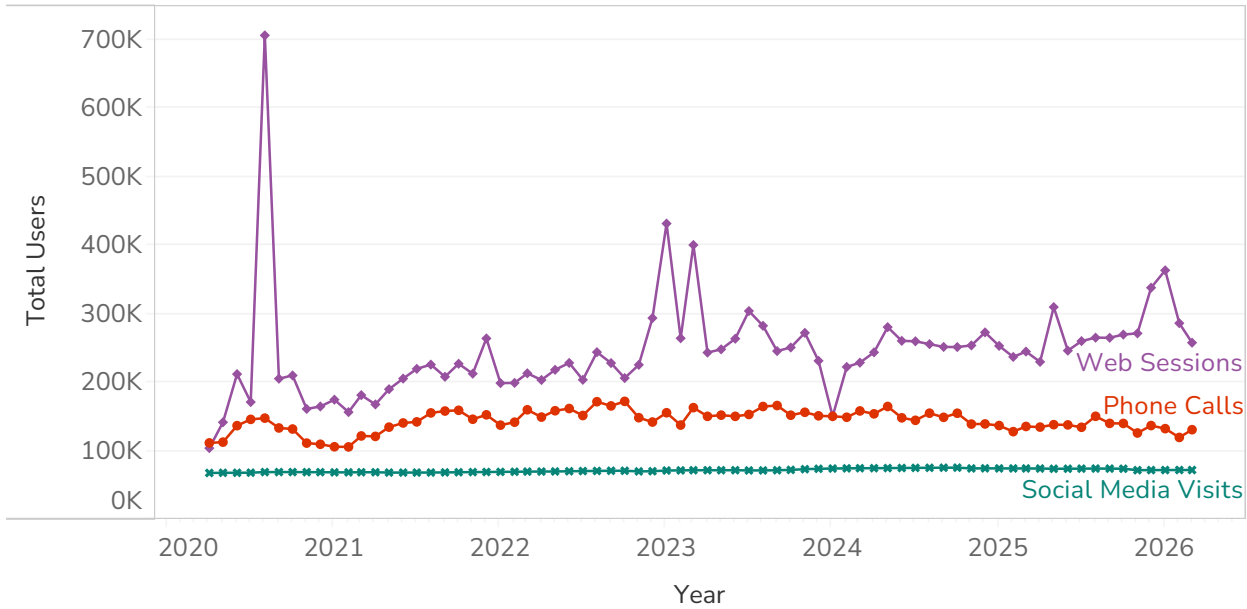

Monthly MTC Operational Statistics as of April 13, 2026

Source: MTC. To access data, visit the Monthly Transportation Statistics webpage at <https://mtc.ca.gov/tools-resources/data-tools/monthly-transportation-statistics> or contact info@bayareametro.gov.

Monthly Bay Area Bridge Crossings

Monthly Unique Cards Used on Bay Area Transit

Number of Average Weekday BART Station Exits

Cumulative Number of FasTrak Accounts

Monthly Freeway Service Patrol Average Wait Time

Monthly Freeway Service Patrol Number of Assists

Monthly 511 Users from Different Platforms

Monthly 511 API Users

Monthly Bay Wheels Bike Share Trips