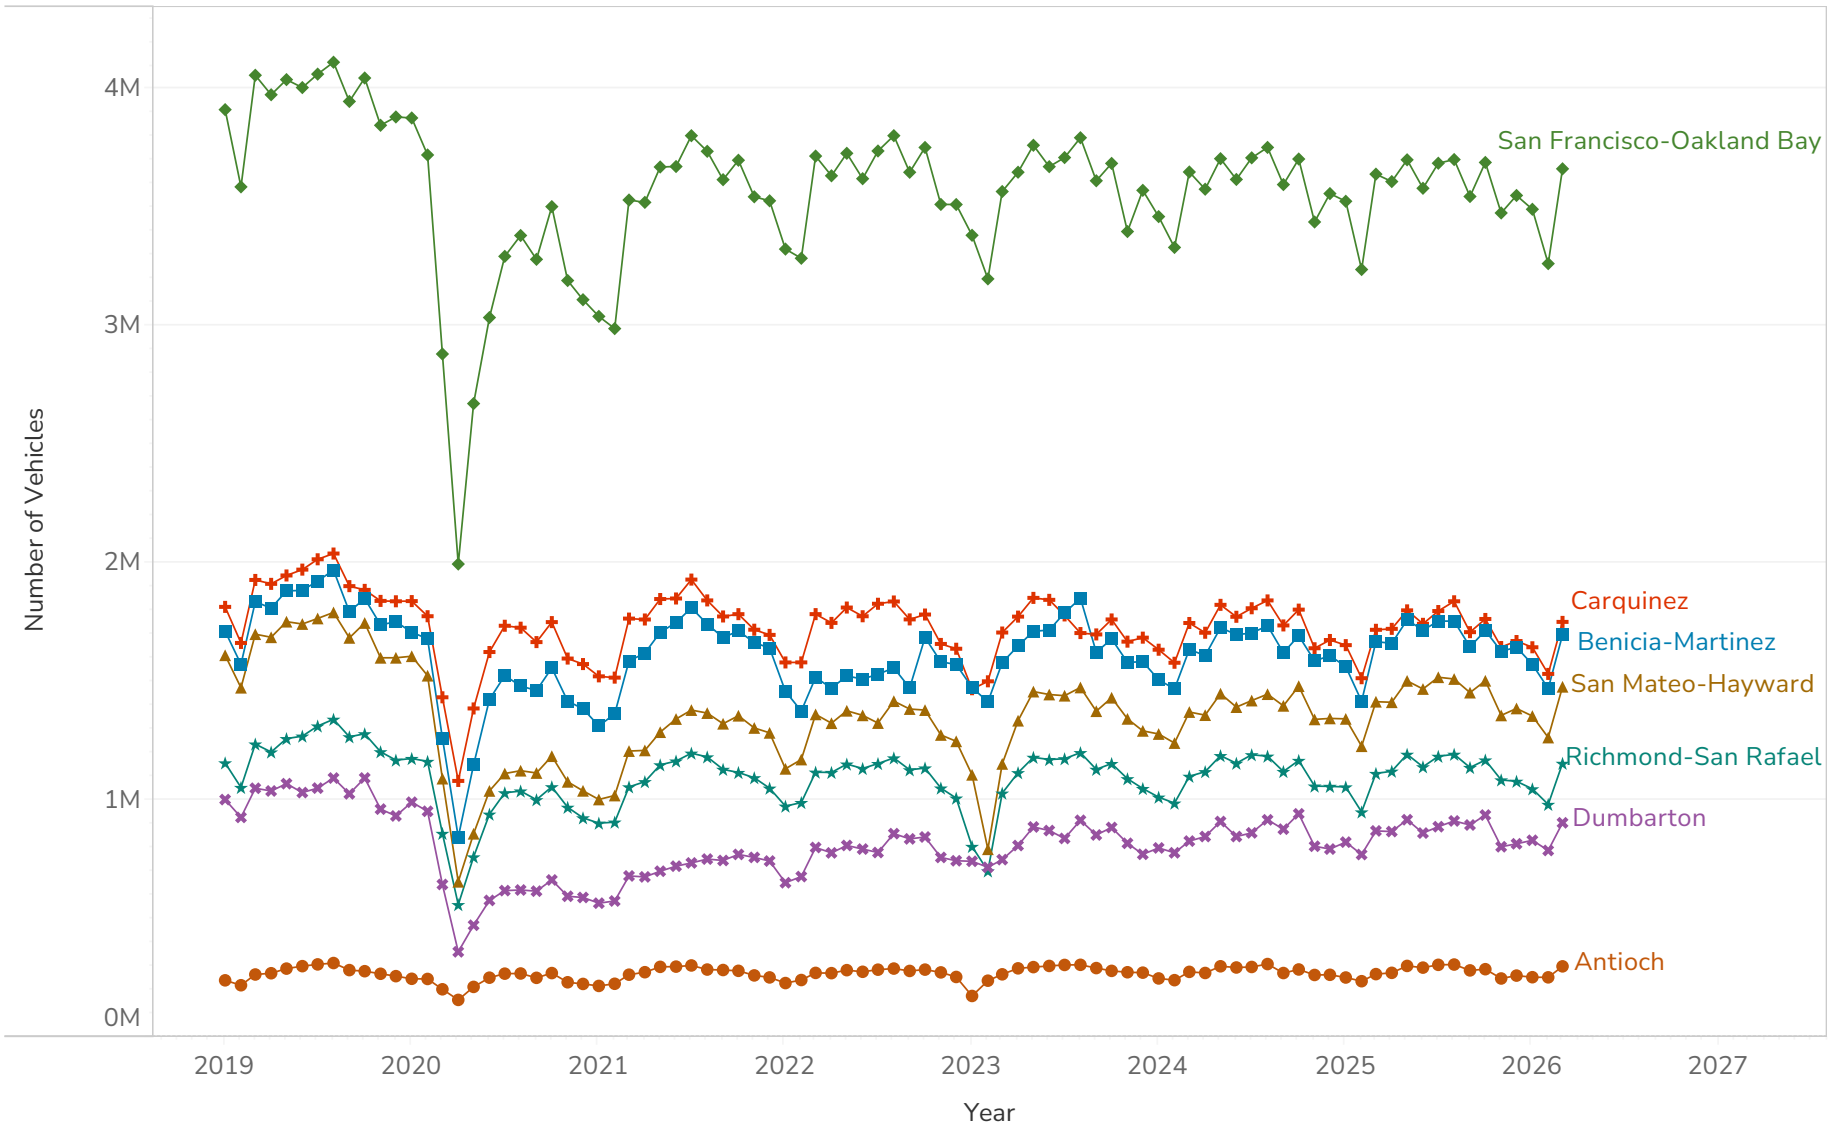

Monthly MTC Operational Statistics as of April 13, 2026

Source: MTC. To access data, visit the Monthly Transportation Statistics webpage at <https://mtc.ca.gov/tools-resources/data-tools/monthly-transportation-statistics> or contact info@bayareametro.gov.

Monthly Bay Area Bridge Crossings

Monthly Unique Cards Used on Bay Area Transit

Number of Average Weekday BART Station Exits

Cumulative Number of FasTrak Accounts

Monthly Freeway Service Patrol Average Wait Time